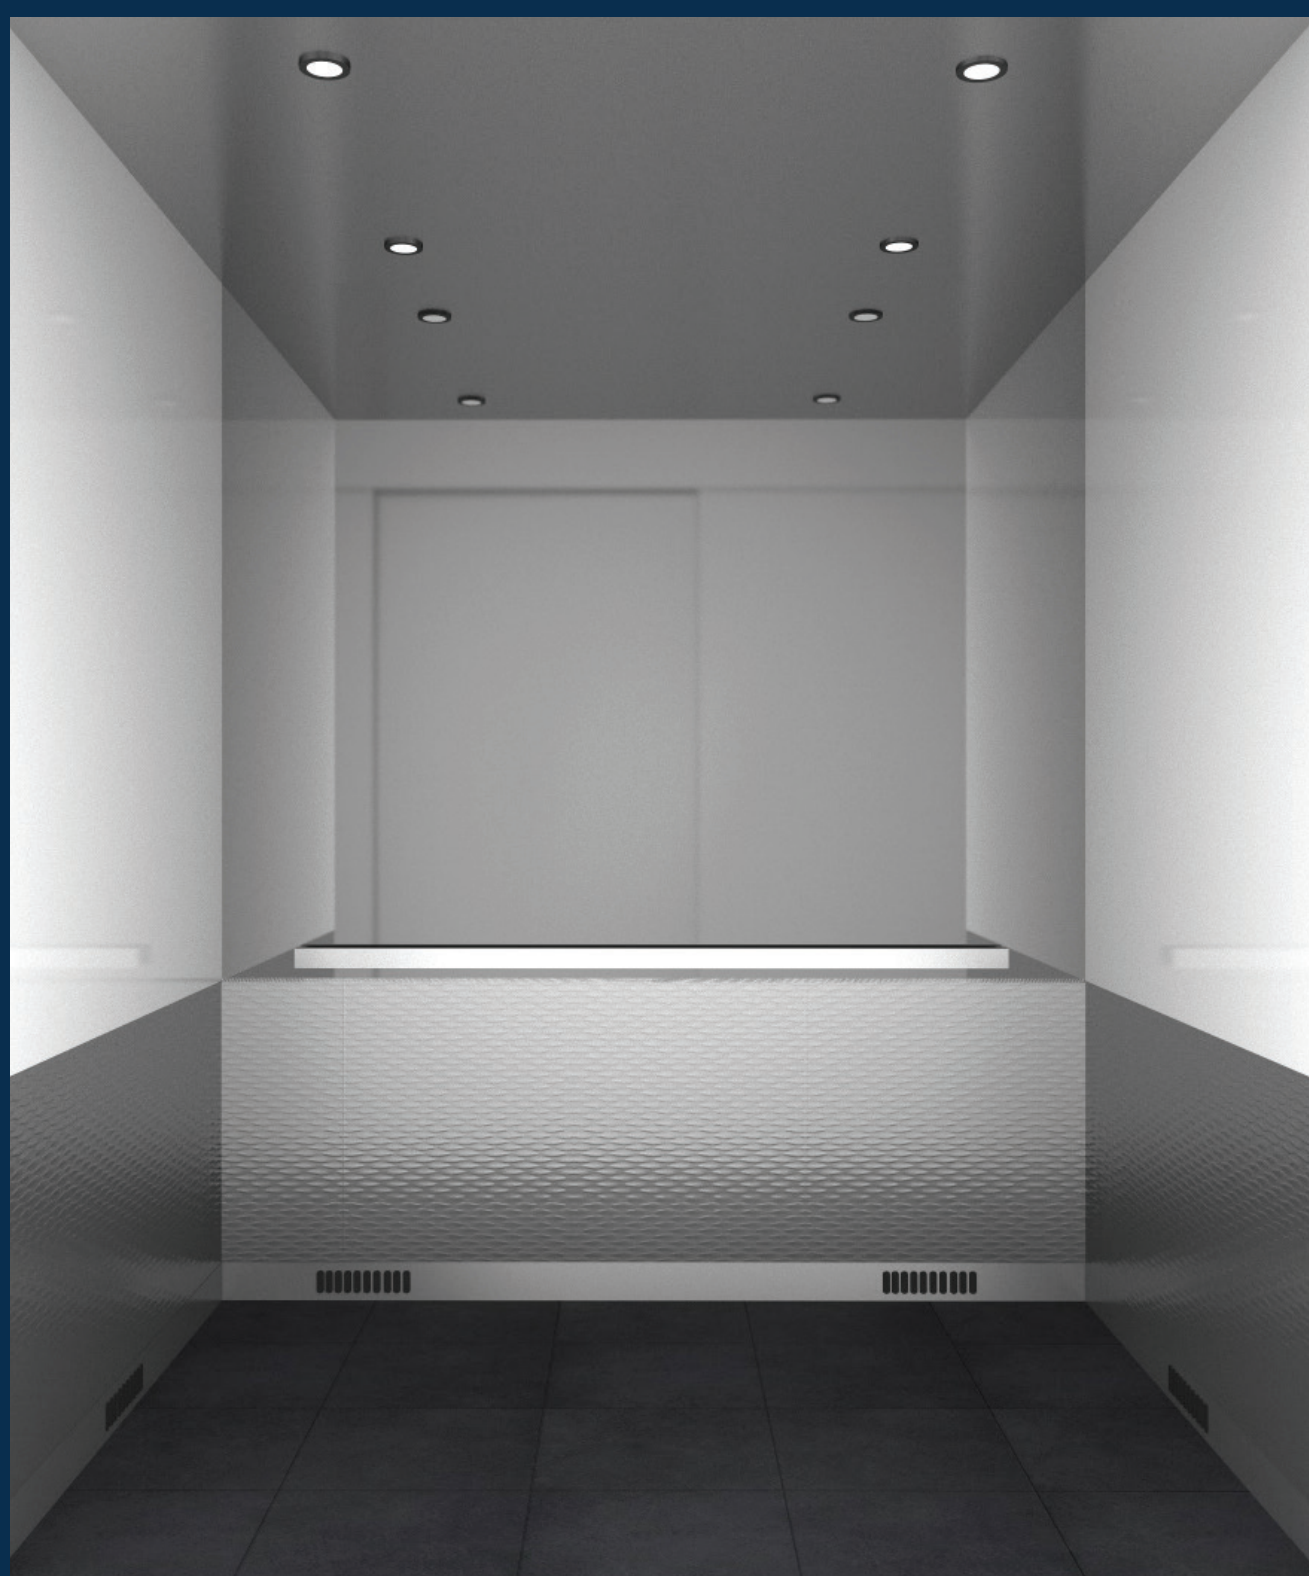

# ▲ ELEVATOR INTERIOR RENDERS FLUSH PANEL STYLE

S-SERIES

Please click below for additional color and design variations

[http://thematking.com/business\\_industry/architectural/flooring/elevator-flooring/metal-studded/images/stainless-steel.jpg](http://thematking.com/business_industry/architectural/flooring/elevator-flooring/metal-studded/images/stainless-steel.jpg)